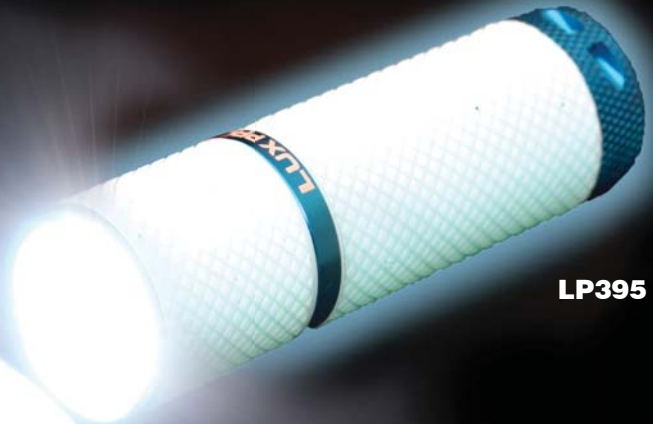

- Extremely bright 40 lumen output
- 3xAAA alkaline batteries included
- LED technology for long battery life

LP395

LP395C

Fits the 2-tier or 3-tier modular display

Assorted Colors

Comfort grip glows in the dark