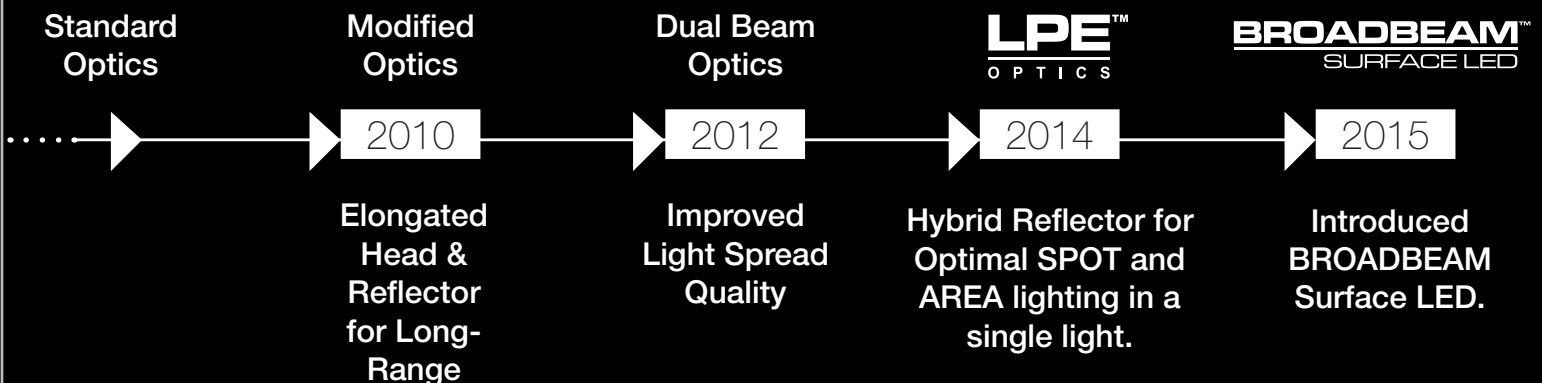

Optics are a critical component to a flashlight. A good light with bad optics is a bad light. LUX-PRO lights are designed with sophisticated reflective coatings, properly engineered reflectors and quality materials and construction.

LUX-PRO is continually changing the industry standard.