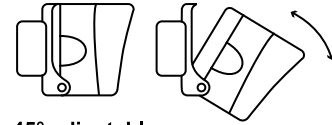

FEATURES:

Multi-Function 120 Lumen Headlamp
3 Mode Top Button
Alkaline Batteries Included

SPECS:

54mm x 35mm x 37mm, 3.5oz with Batteries
UPC: 812436-014700

120
LUMENS

3 MODES
HIGH, LOW, STROBE

45° adjustable