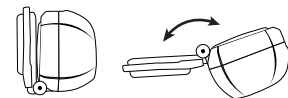

Headband

Hat Clip

Colors Available