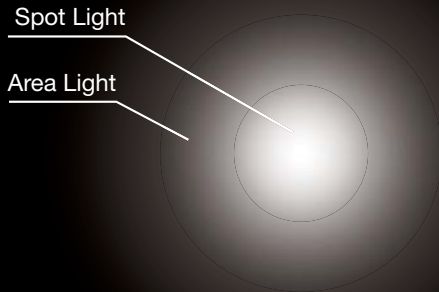


LUX·PRO[®]

READY. NOW.

LUX·PRO®

Engineered optics that create the brightest lighting devices available using the latest L.E.D. technology.

LPE™ OPTICS

Dual function: spot and area light
Maximum efficiency in light output (lumens)
LPE OPTICS for optimal light spread